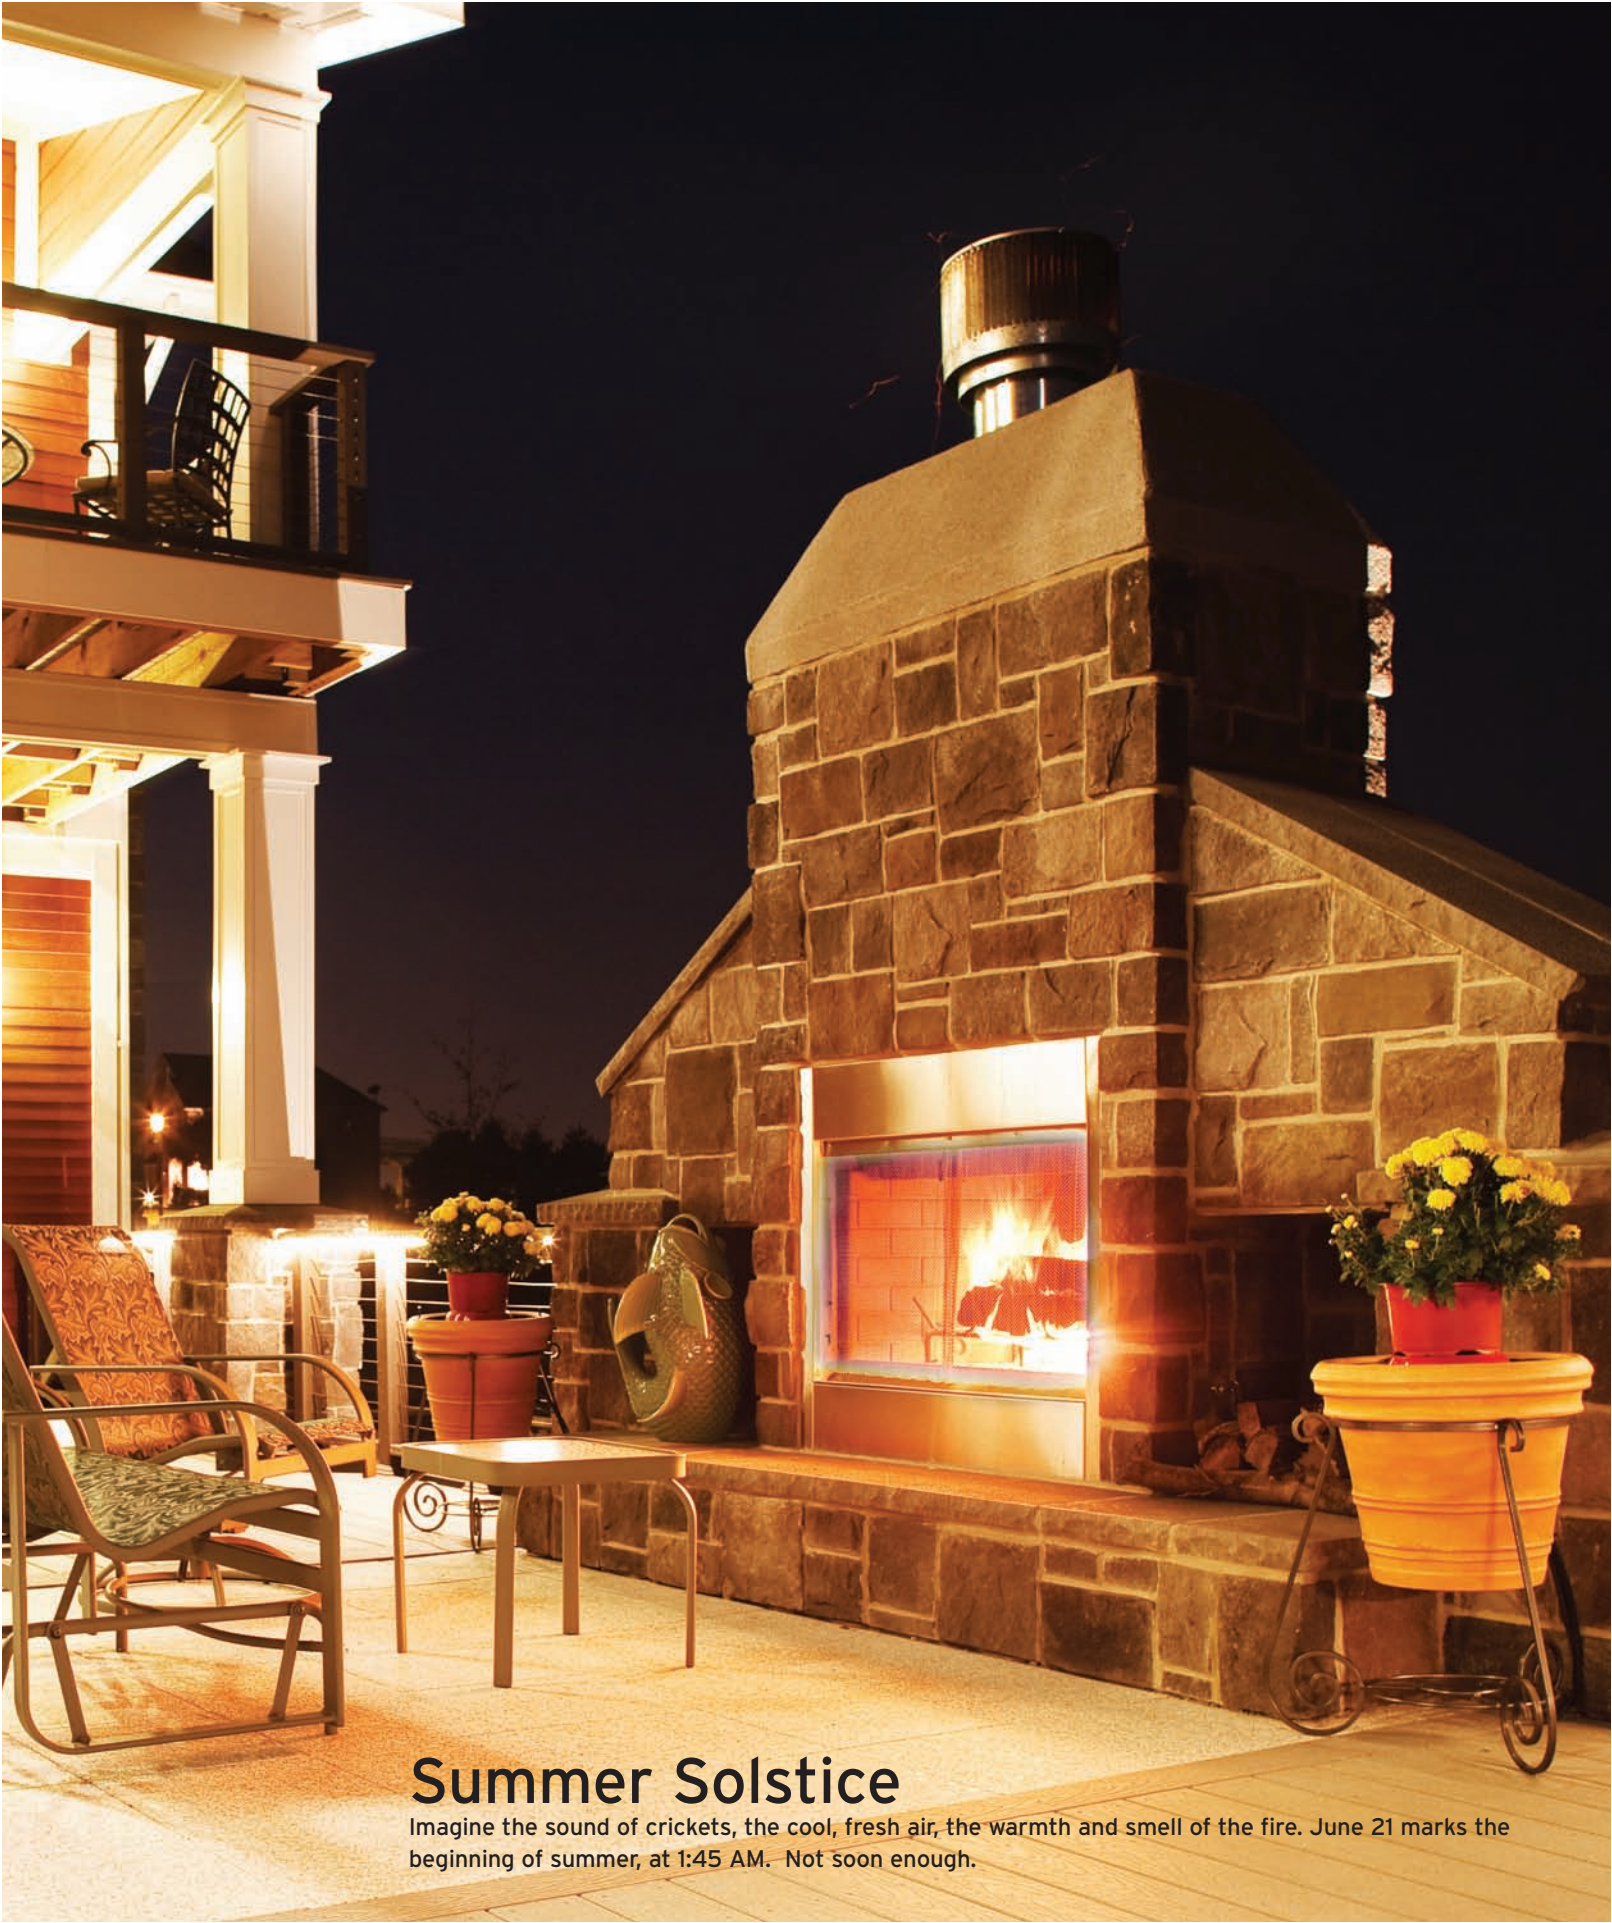

ECO 360

Beautiful Results to Building Responsively
Silver Creek Construction | Center Valley, PA

www.DreamsMagazine.us

Summer Solstice

Imagine the sound of crickets, the cool, fresh air, the warmth and smell of the fire. June 21 marks the beginning of summer, at 1:45 AM. Not soon enough.